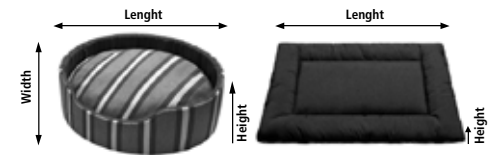

## Beds and Mattresses - measures (cm)

Size	Length	Width	Height
Bed L	73	62	23
Bed M	58	52	20
Bed S	48	42	20
Mattress L	95	58	5
Mattress M	65	58	5