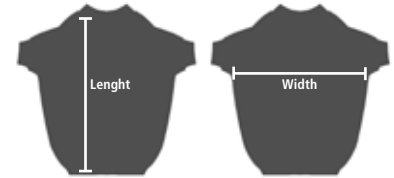

Hooded sweatshirts

Made in 60% cotton, and 40% Polyester and with inner flannel.
Very sturdy and comfortable, they can be machine washed. Protect your Pet with style, personality and fashion colors.

Available in sizes 0 to 7.

Sizing Information:

Size	Length	Width	Breed suggestion
0	25 cm	21 cm	Pinscher, small breed puppies
1	29 cm	23 cm	Chihuahua, Yorkshire, Maltese
2	33 cm	27 cm	Pomeranian Lulu, West Terrier, etc.
3	39 cm	33 cm	French Bulldog, Pug, etc.
4	43 cm	38 cm	Lhasa Apso, Medium Poodles, etc.
5	51 cm	42 cm	English Bulldogs, Medium Pit Bulls, etc.
6	54 cm	45 cm	Boxer, Dalmatian, etc.
7	60 cm	47 cm	Golden Retriever, Labrador, etc.