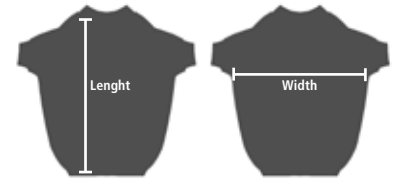

Hooded sweatshirts

Made in 60% cotton, and 40% Polyester and with inner flannel.
Very sturdy and comfortable, they can be machine washed. Protect your Pet with style, personality and fashion colors.

Available in sizes 0 to 7.

Sizing Information:

Size	Length	Width	Breed suggestion
0	25 cm	21 cm	Pinscher, small breed puppies
1	29 cm	23 cm	Chihuahua, Yorkshire, Maltese
2	33 cm	27 cm	Pomeranian Lulu, West Terrier, etc.
3	39 cm	33 cm	French Bulldog, Pug, etc.
4	43 cm	38 cm	Lhasa Apso, Medium Poodles, etc.
5	51 cm	42 cm	English Bulldogs, Medium Pit Bulls, etc.
6	54 cm	45 cm	Boxer, Dalmatian, etc.
7	60 cm	47 cm	Golden Retriever, Labrador, etc.