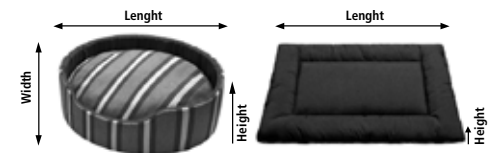

### Beds and Mattresses - measures (cm)

Size	Length	Width	Height
Bed L	73	62	23
Bed M	58	52	20
Bed S	48	42	20
Mattress L	95	58	5
Mattress M	65	58	5