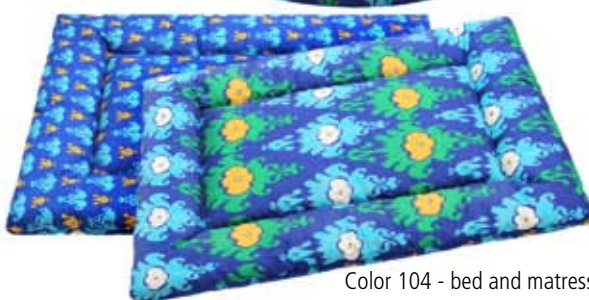

Color 104 - bed and mattress

Color 103 - bed and mattress