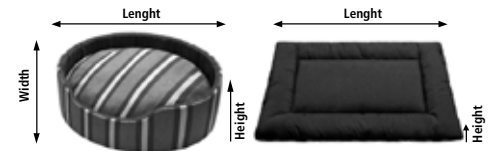

Beds and Mattresses - measures (cm)

Size	Length	Width	Height
Bed L	73	62	23
Bed M	58	52	20
Bed S	48	42	20
Mattress L	95	58	5
Mattress M	65	58	5