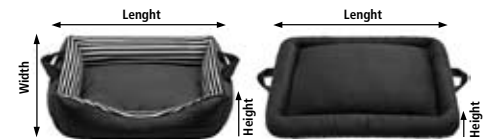

## Beds and Mattresses - measures (cm)

Size	Length	Width	Height
Bed XL	81	73	20
Bed L	75	55	20
Bed M	62	48	20
Bed S	53	41	20
Matress XL	95	74	9
Matress L	81	60	9
Matress M	73	48	9
Matress S	60	41	8